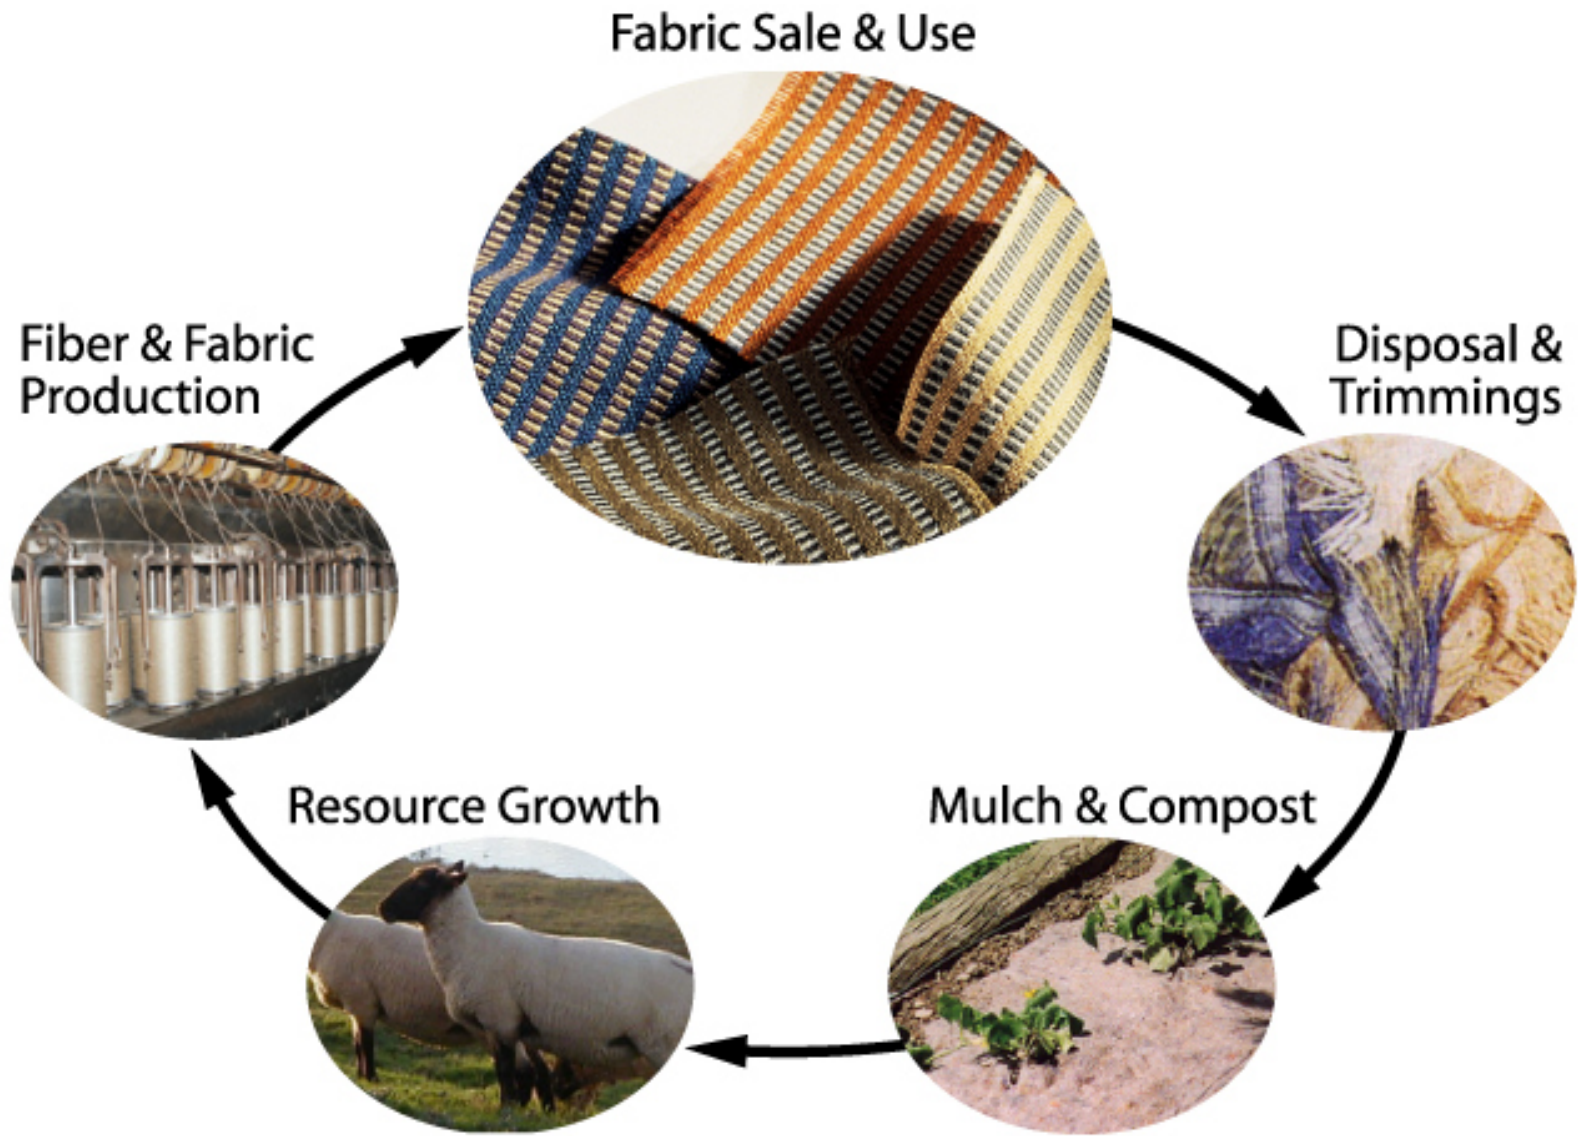

Innovating Product Life Cycle

SVG Grow Strong

Emulating Natural Cycles

Re-envisioning Product Cycles

**Biological
Metabolism**

**Technical
Metabolism**

Cradle to Cradle Product Life Cycle

Cradle

Cradle

- Materials safe for human and environmental health
- Safely cycled, perpetually

 **MBDC**

SVG Grow Strong

DESIGN
Tex

DESIGN
Tex

Concepts : EARTH TO EARTH Full Loop

diaper project : phase I : process : SH

Biomimicry - Enter

SVG Grow Strong

Design Inspired by Nature... velcro.