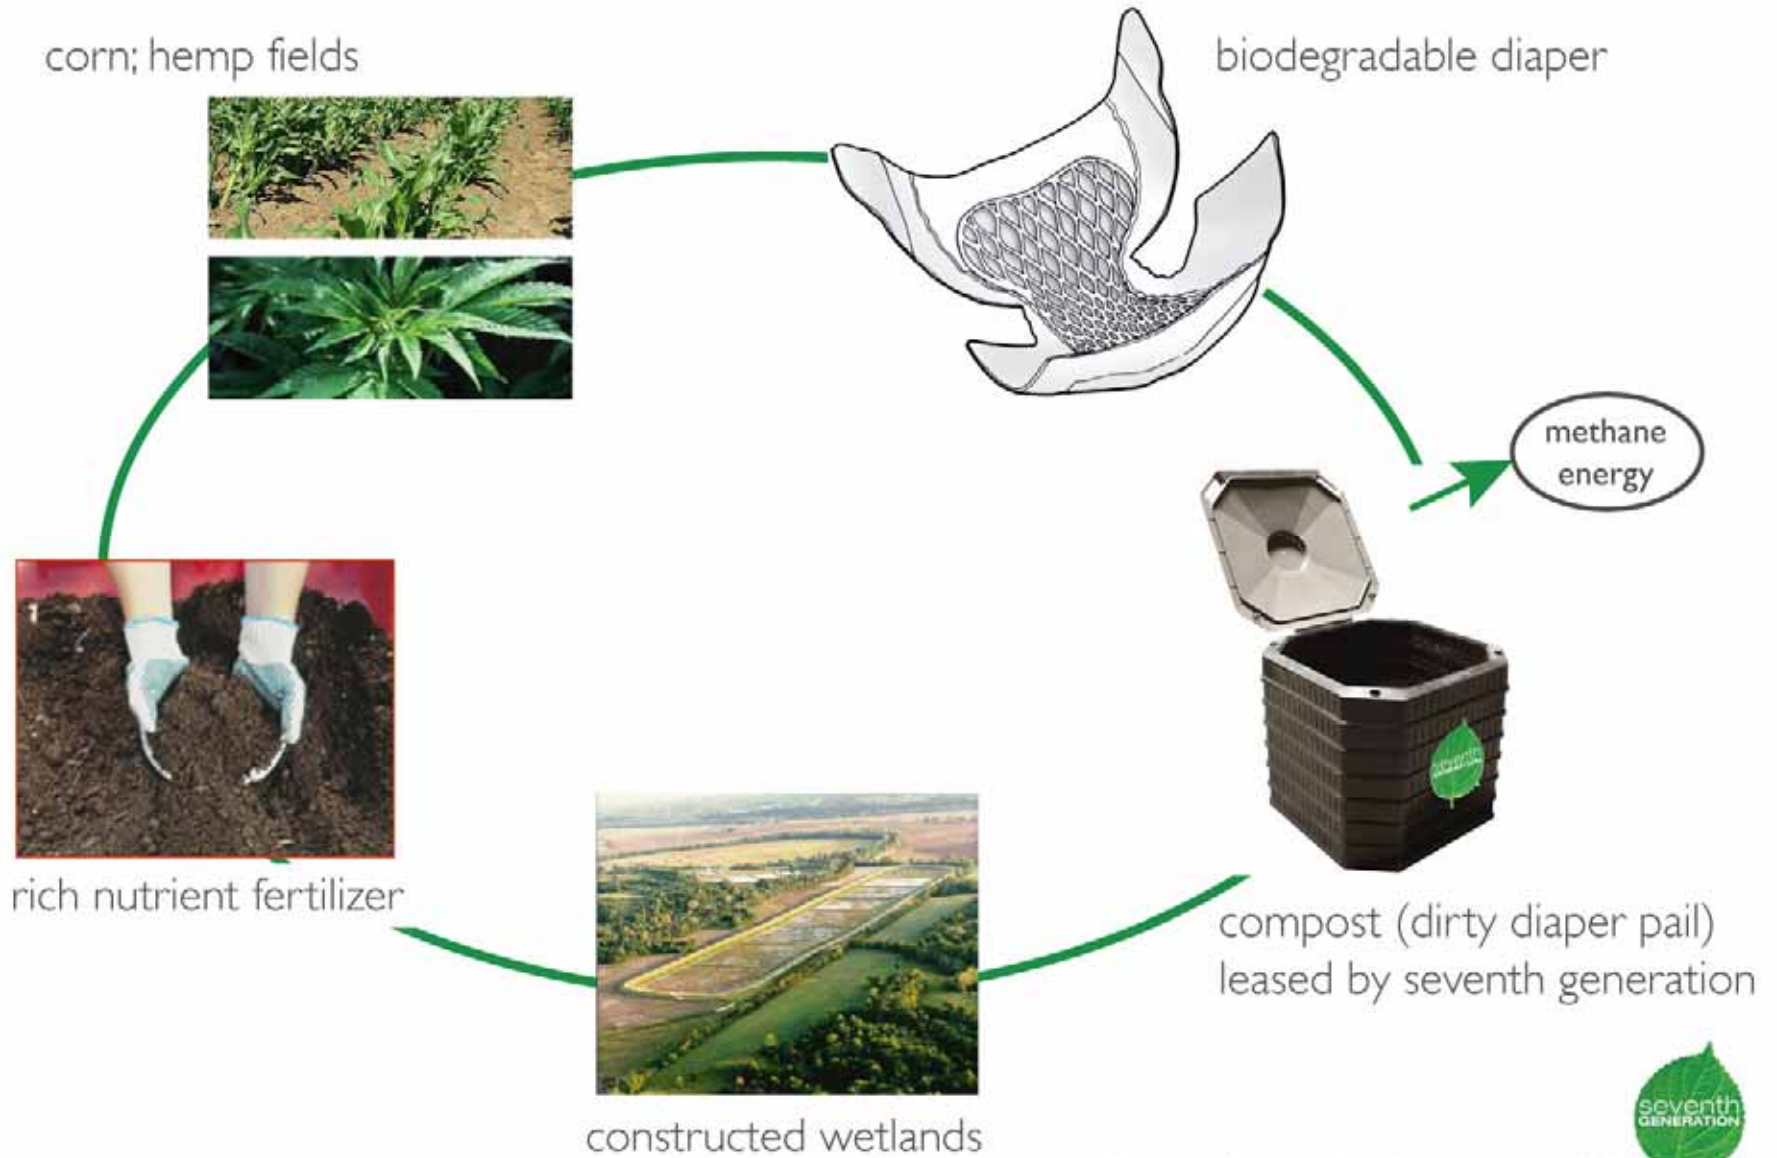

Innovating Product Life Cycle

SVG Grow Strong

Emulating Natural Cycles

Re-envisioning Product Cycles

**Biological
Metabolism**

**Technical
Metabolism**

Cradle to Cradle Product Life Cycle

Cradle

Cradle

- Materials safe for human and environmental health
- Safely cycled, perpetually

 **MBDC**

SVG Grow Strong

DESIGN
Tex

DESIGN
Tex

Concepts : EARTH TO EARTH Full Loop

diaper project : phase I : process : SH

Biomimicry - Enter

SVG Grow Strong

Design Inspired by Nature... velcro.